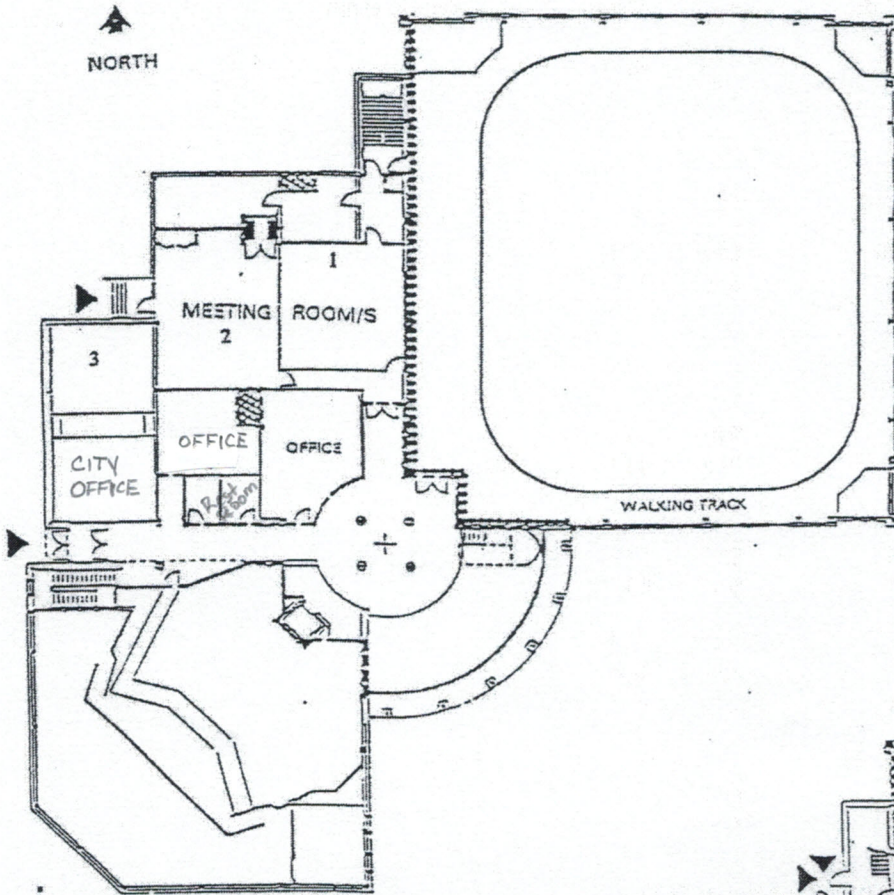

GATEWAY CENTER OBERLIN, KS

Opened January 28, 1993

#1 Morgan Drive
Oberlin, Kansas 67749
785-475-2400

UPPER LEVEL

LOWER LEVEL

Facilities:	sq. ft	cap.
Exhibit Hall	10,000	1,200
Theater(fixed seating)	N/A	211
Meeting Room #1	600	50
Meeting Room #2	750	62
#1 and #2 together	1470	120
Meeting Room #3	840	70
Kitchen	1025	NA