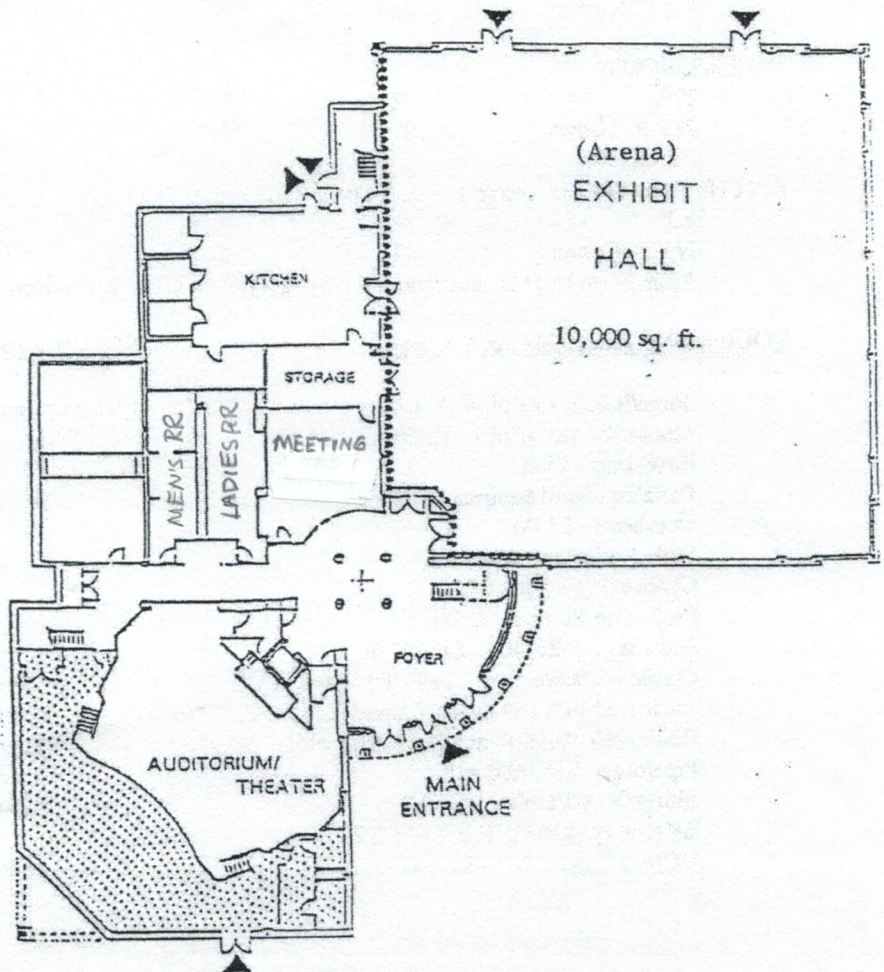

GATEWAY CENTER OBERLIN, KS

Opened January 28, 1993

#1 Morgan Drive
Oberlin, Kansas 67749
785-475-2400

UPPER LEVEL

LOWER LEVEL

Facilities:	sq. ft	cap.
Exhibit Hall	10,000	1,200
Theater(fixed seating)	N/A	211
Meeting Room #1	600	50
Meeting Room #2	750	62
#1 and #2 together	1470	120
Meeting Room #3	840	70
Kitchen	1025	NA